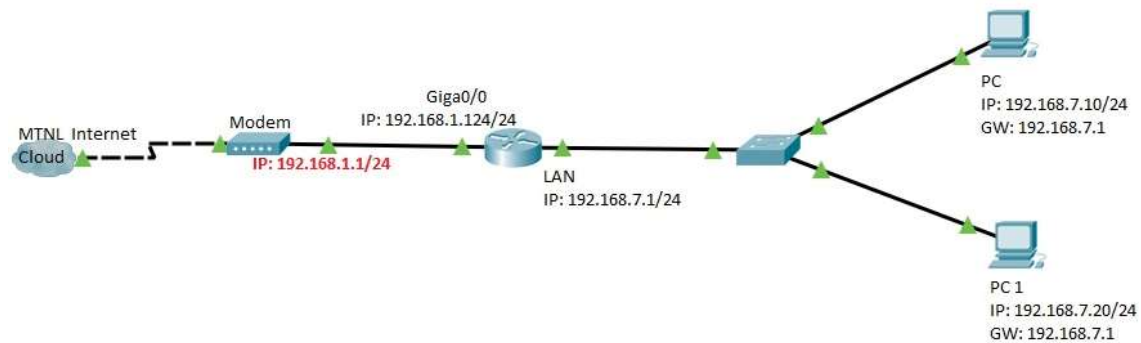

Verify Default Route

```
interface GigaEthernet0/0
description >>>>WANN_Link<<<<
ip address 192.168.1.124 255.255.255.0
ip nat outside
!
interface GigaEthernet0/1
description >>>>Local_LAN<<<<
ip address 192.168.7.1 255.255.255.0
ip nat inside
!
ip route cache
ip route default 192.168.1.1
```